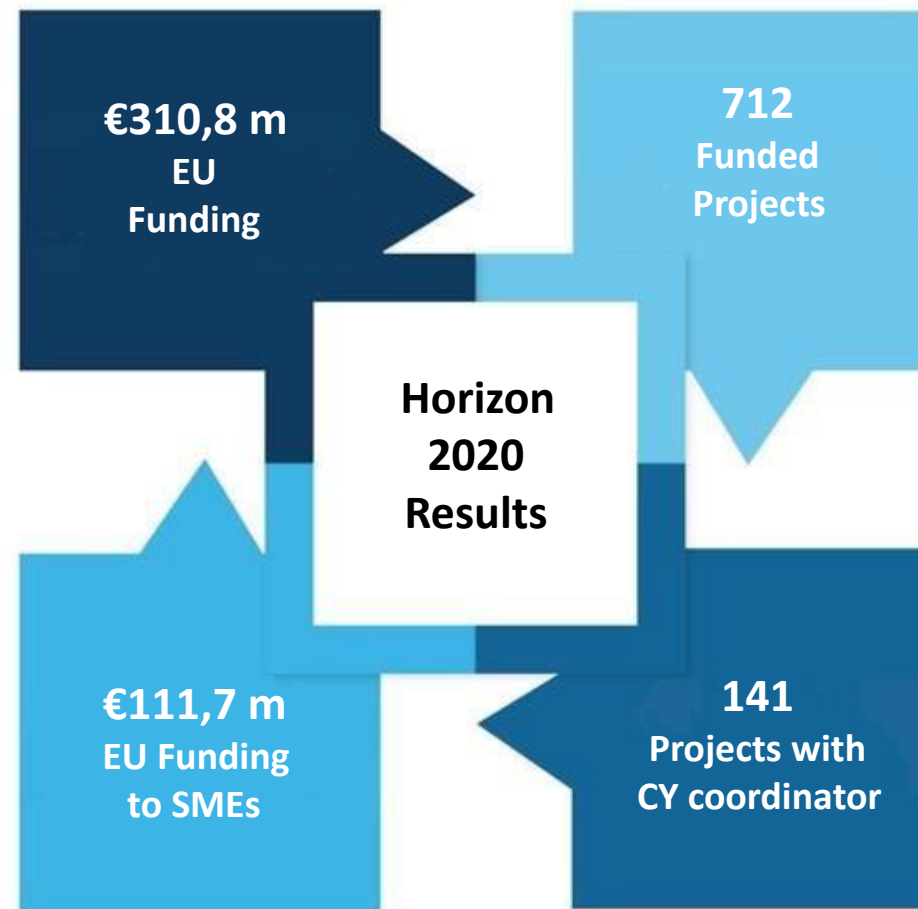

Cyprus Participation in Horizon 2020